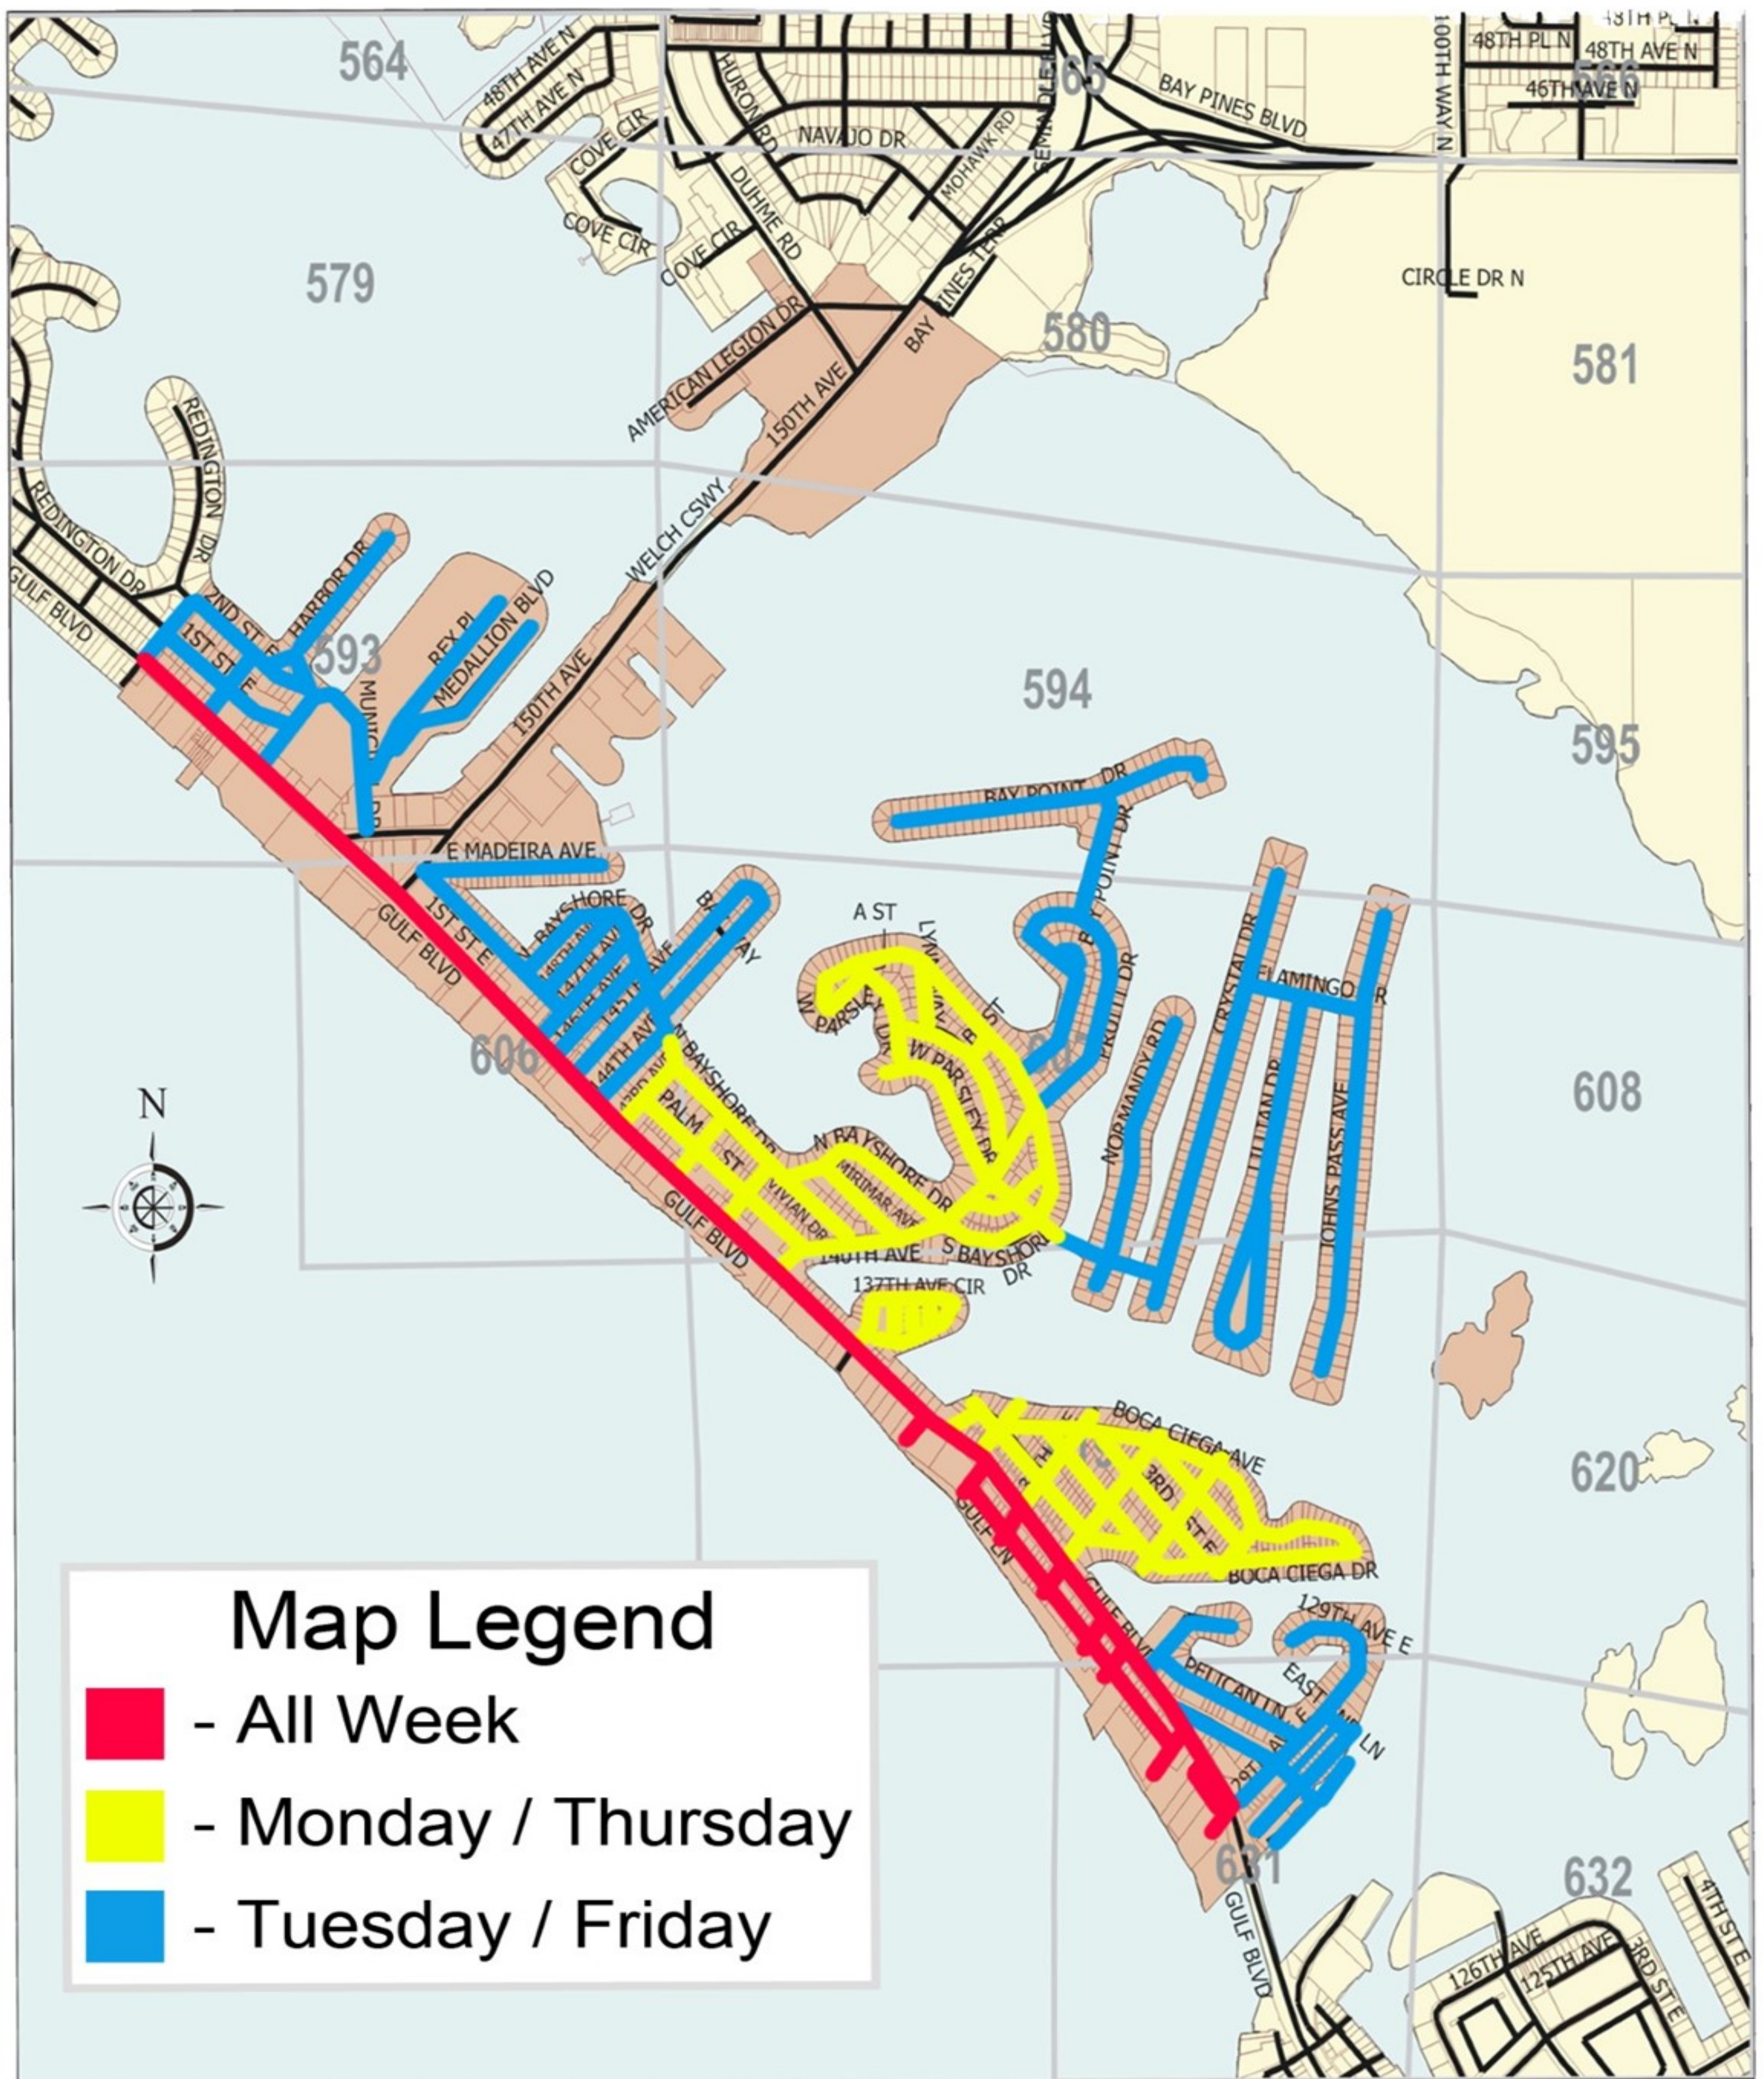

City of Madeira Beach Sanitation Collection Map

For more info: Visit madeirabeachfl.gov or contact (727) 543-8154

Garbage

Commercial Properties—Call for Dumpster prices and pickup days

Brush Pickup—Wednesday (needs to be out at curb no later than 8 A.M)

All limbs, palm fronds, etc., shall be cut not to exceed 4 feet in length and 4 inches in diameter and the pile/accumulation is not more than 4 feet in height and no longer than 8 feet in length.

Garbage can guidelines