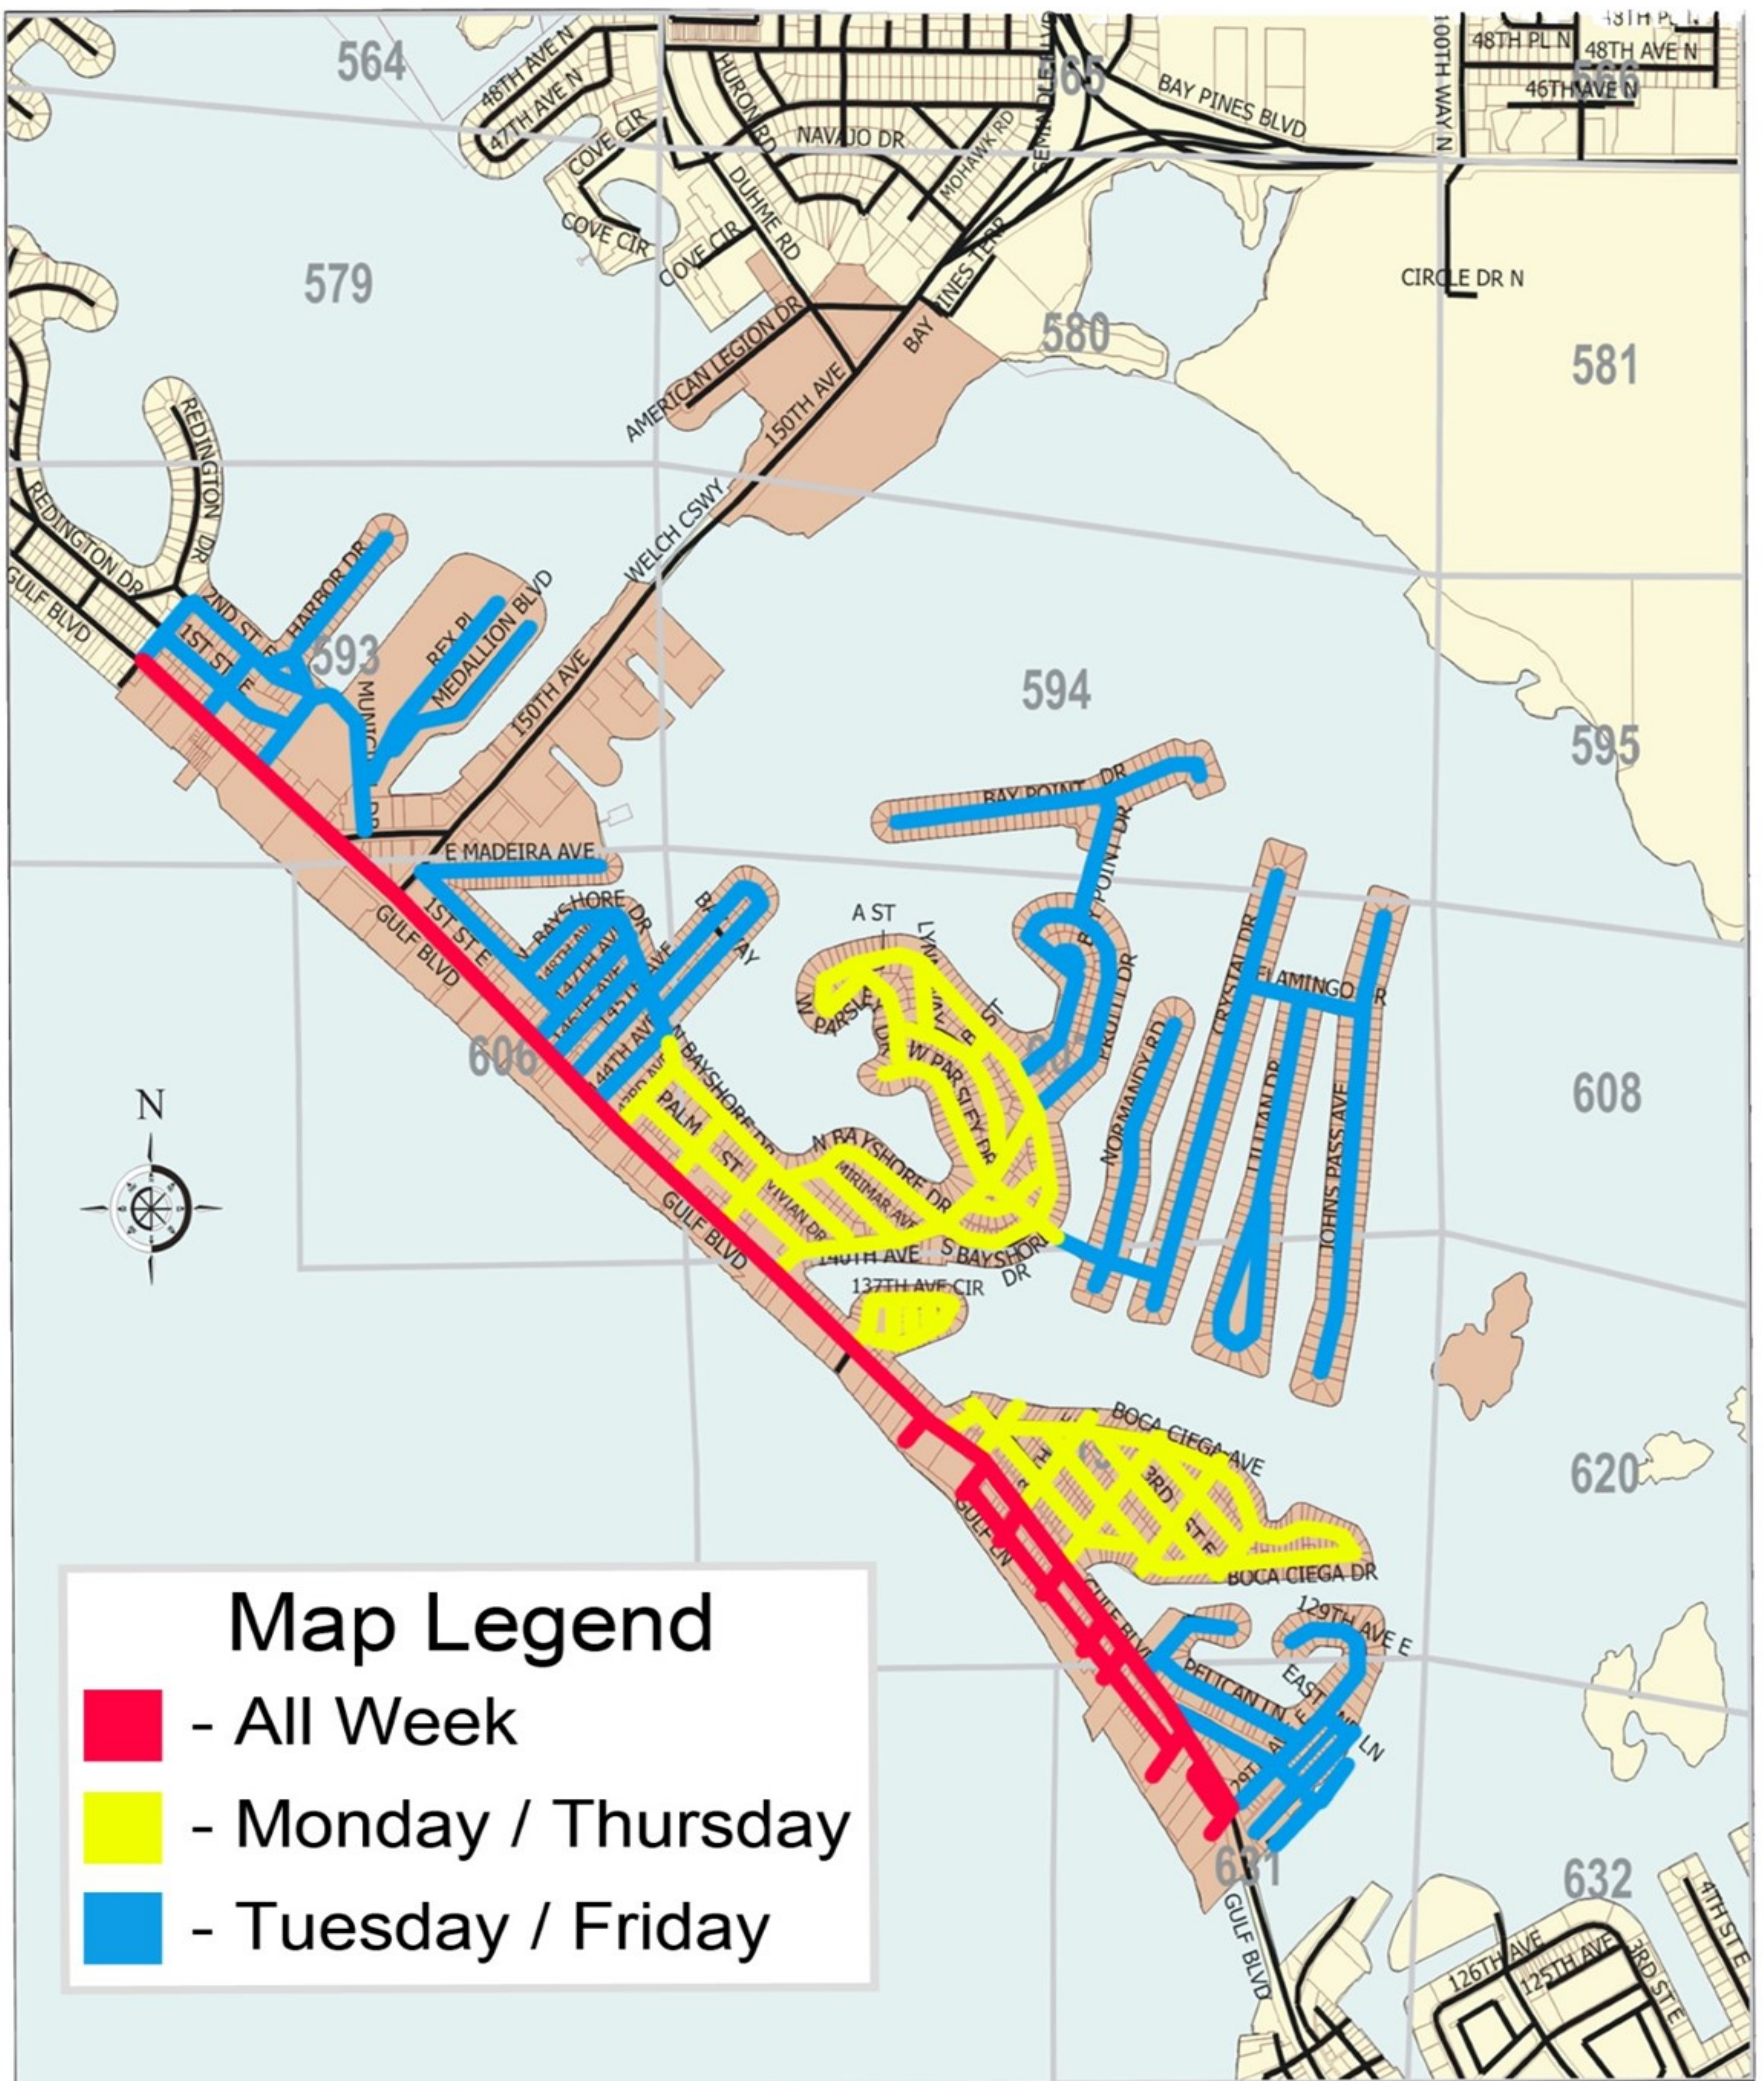

City of Madeira Beach Sanitation Collection Map

For more info: Visit madeirabeachfl.gov or contact (727) 543-8154

Refuse

Commercial Properties—Call for Dumpster prices and pickup days

Brush Pickup—Wednesday (needs to be out at curb no later than 8 A.M)

All limbs, palm fronds, etc., shall be cut not to exceed 4 feet in length and 4 inches in diameter and the pile/accumulation is not more than 4 feet in height and no longer than 8 feet in length.

Garbage can guidelines

Wednesday Pickup

Recycled items accepted:

Newspapers, magazines, catalogs, regular paper, paper bags, mail, glass bottles, jars, metal cans composed of tin, steel or aluminum and plastic containers including #1-7